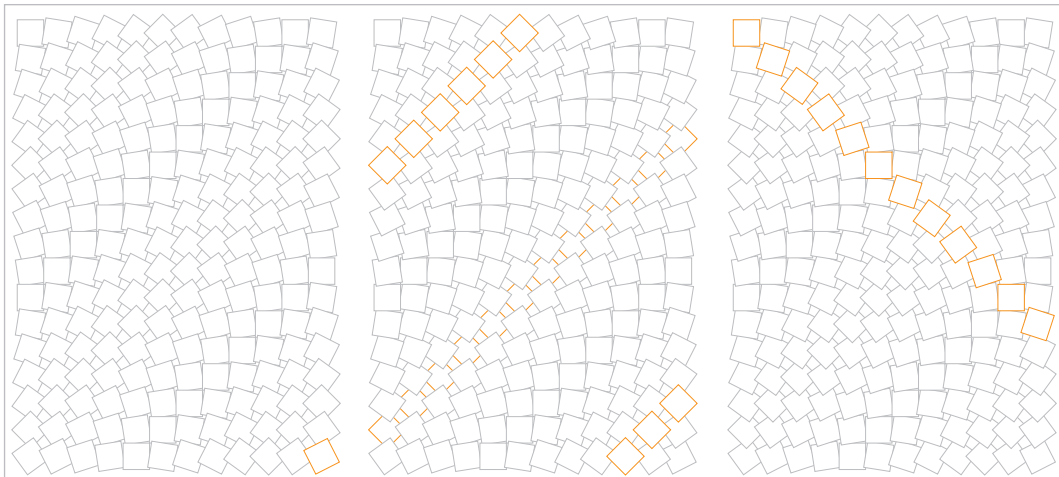

glass 

glass 

random

pattern 5*5 

pattern 

repeat 9°

repeat 10°

repeat 11.25°

repeat 15°

repeat 18°

repeat 30°

repeat 45°