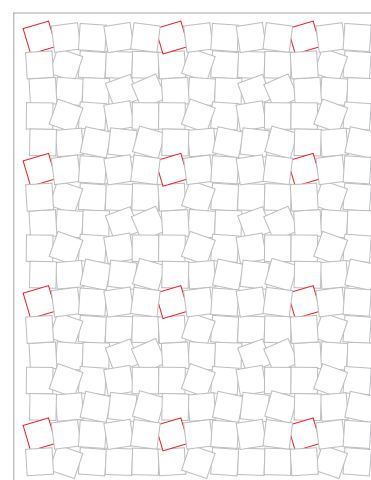

glass 

glass 

random

pattern 5*5 

pattern 

repeat 9°

repeat 10°

repeat 11.25°

repeat 15°

repeat 18°

repeat 30°

repeat 45°