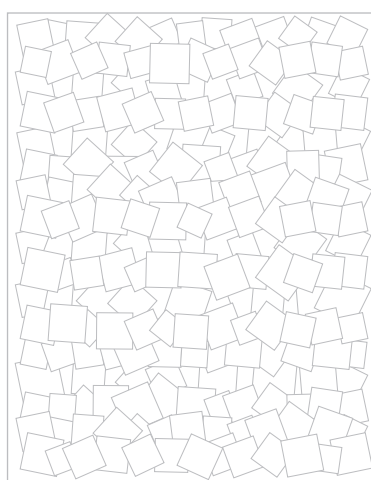

glass 

glass 

random

pattern 5*5 

pattern 

repeat 9°

repeat 10°

repeat 11.25°

repeat 15°

repeat 18°

repeat 30°

repeat 45°