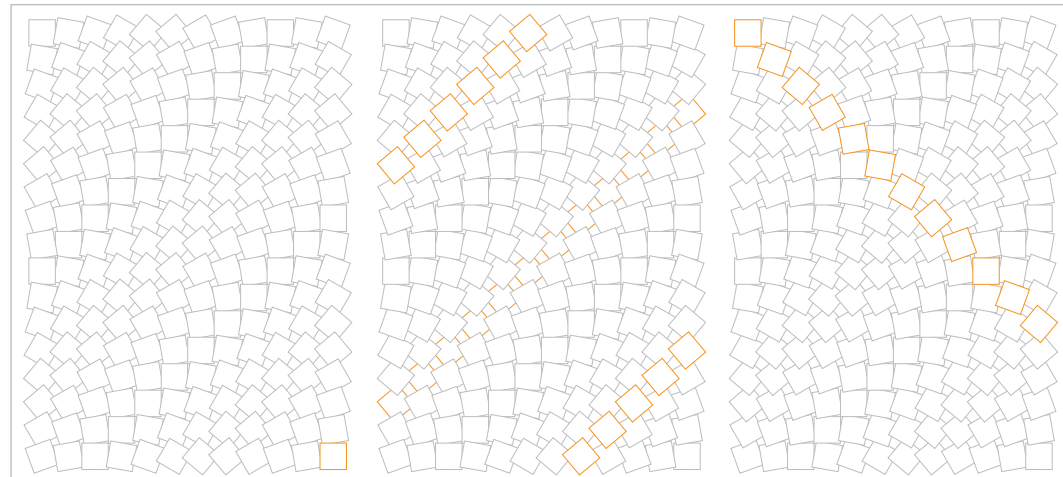

glass 

glass 

random

pattern 5*5 

pattern 

repeat 9°

repeat 10°

repeat 11.25°

repeat 15°

repeat 18°

repeat 30°

repeat 45°